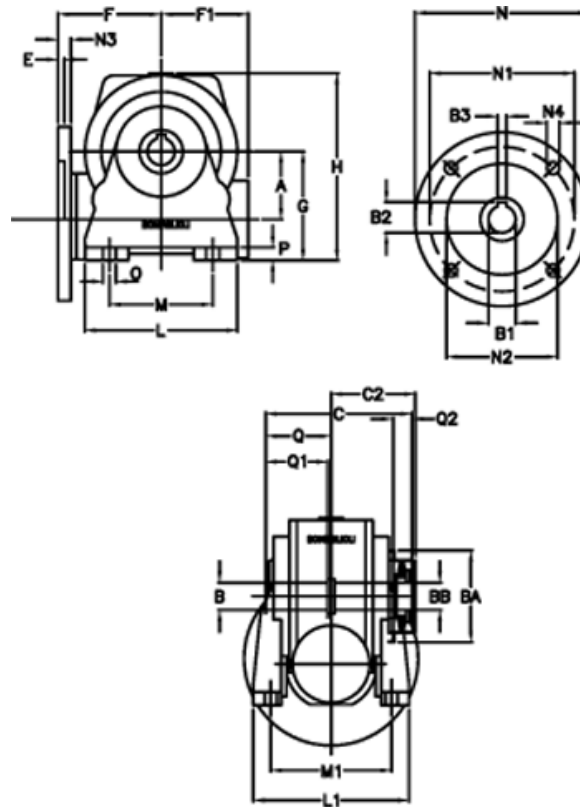

Data Sheet

Article number: 390204401412236

Description: Worm Gear with Torque Limiter
VF 44-L2-N-14-P63B5

Measures

a = 44.60	C2 = 48	L1 = 98	O = 8.5
B = 18	Description = VF 44N-xx-63B5	m = 52	P = 10
B1 E7 = 11	E = 2.0	M1 = 81.0	Q = 32.0
B2 = 12.8	F = 65	N = 140	Q1 = 32
B3 H9 = 4	F1 = 54	N1 = 115	Q2 = 12
BA = 40	g = 72	N2 = 95	
BB H7 = 11	H = 124.5	N3 = 10.5	
C = 79	L = 90	N4 = 9,5	